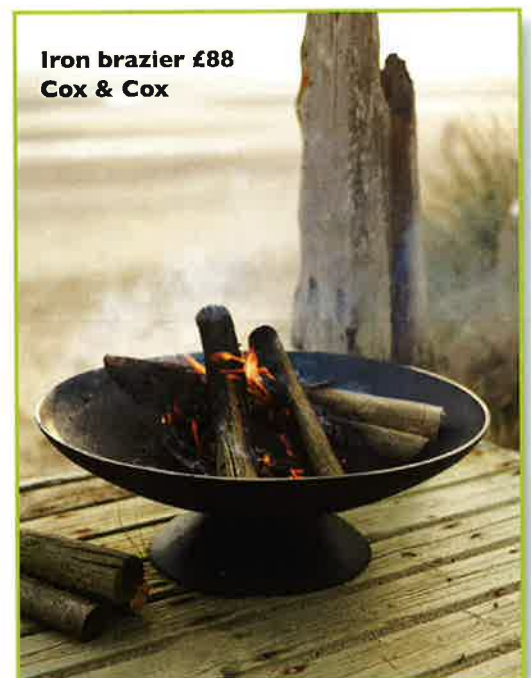

Iron brazier £88
Cox & Cox